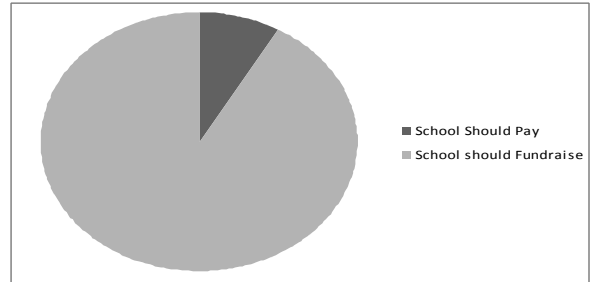

OF THOSE WHO COMMENTED TO REPLACE THE PLAYGROUND WITH A NEW STRUCTURE	
School Should Pay	School should Fundraise
4	44